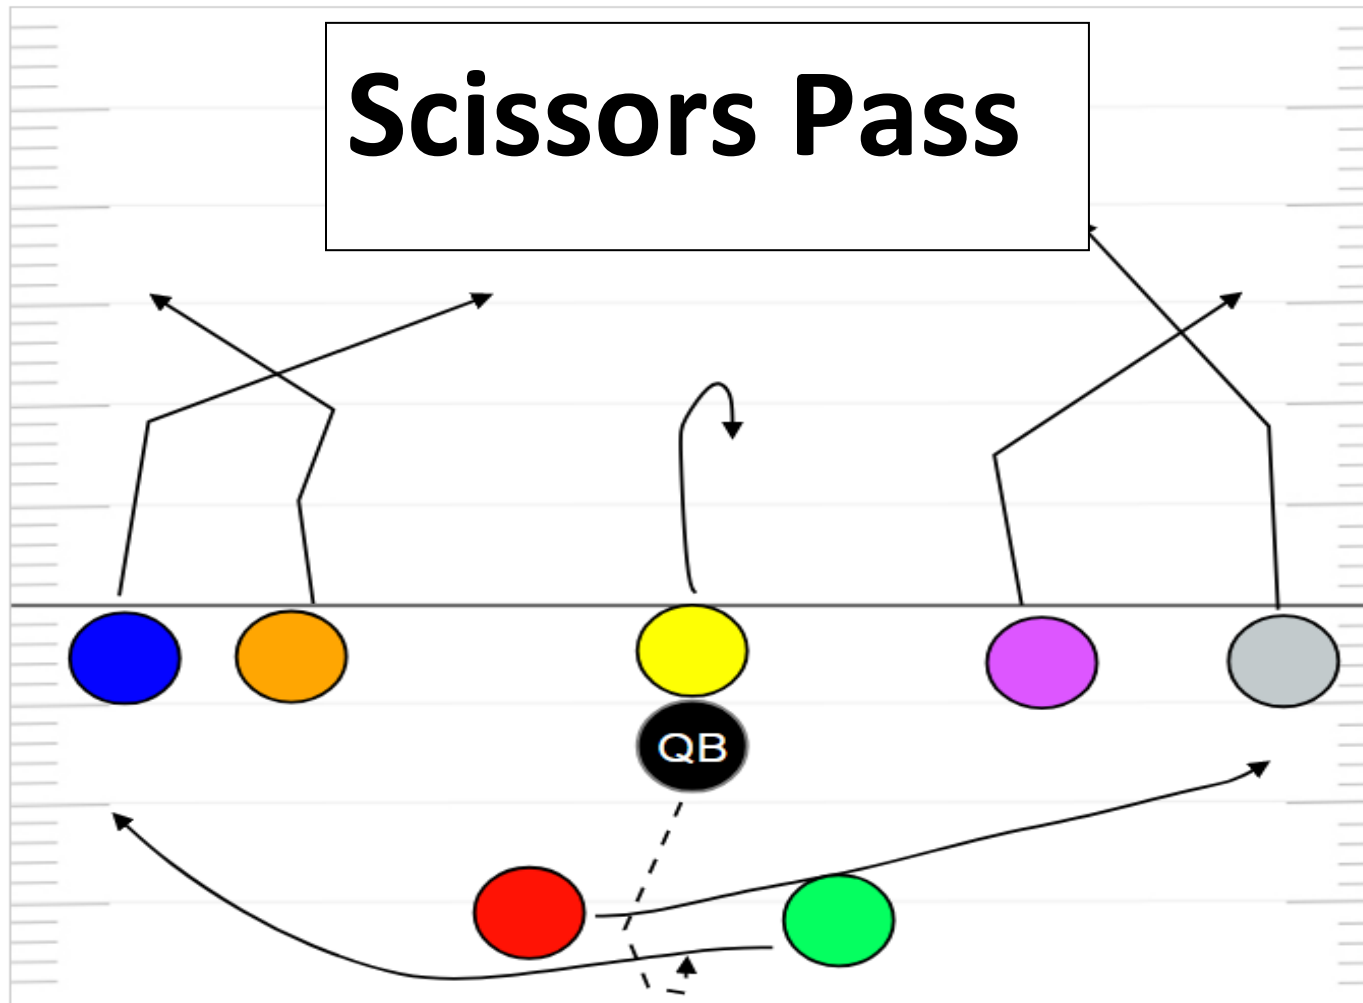

RUN RIGHT

Recommended for 1-2 Grades

Play Action Center – Right

Recommended for 1-2 Grades

JET RIGHT

Recommended for 1-2 Grades

**FAKE RIGHT
RUN LEFT**

**FAKE LEFT
RUN RIGHT**

BUTTON HOOKS

Recommended for 3-4-5-6-7-8 Grades

Recommended for 3-4-5-6-7-8 Grades

Scissors Run Left

Recommended for 3-4-5-6-7-8 Grades

Recommended for 3-4-5-6-7-8 Grades

JET GREEN LEFT

RED. RUN. RIGHT.

Recommended for 3-4-5-6-7-8 Grades

RODGERS BOOT RIGHT

Recommended for 3-4-5-6-7-8 Grades

GREEN RUN LEFT

Recommended for 3-4-5-6-7-8 Grades

JET
PASS