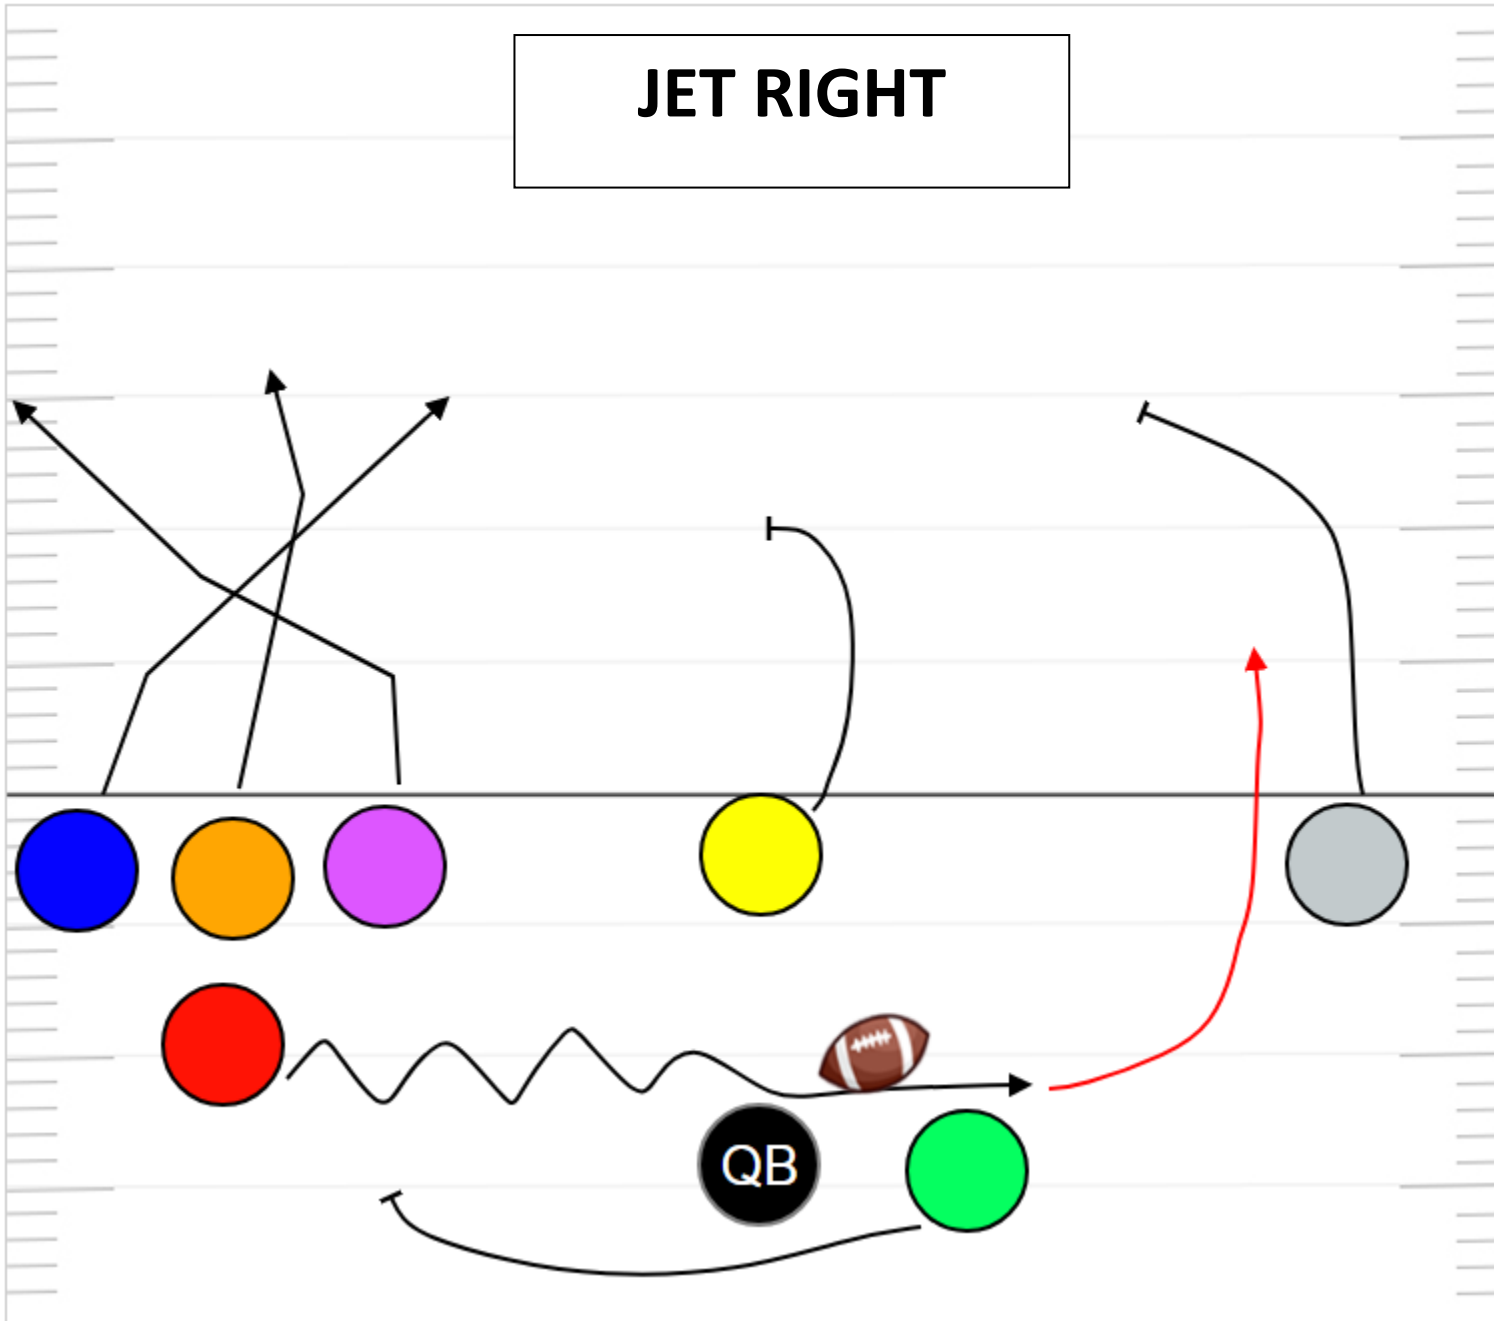

RUN RIGHT

Recommended for 1-2 Grades

Play Action Center – Right

Recommended for 1-2 Grades

JET RIGHT

Recommended for 1-2 Grades

**FAKE RIGHT
RUN LEFT**

**FAKE LEFT
RUN RIGHT**

BUTTON HOOKS

Recommended for 3-4-5-6-7-8 Grades

Recommended for 3-4-5-6-7-8 Grades

Scissors Run Left

Recommended for 3-4-5-6-7-8 Grades

Recommended for 3-4-5-6-7-8 Grades

JET GREEN LEFT

RED. RUN. RIGHT.

Recommended for 3-4-5-6-7-8 Grades

RODGERS BOOT RIGHT

Recommended for 3-4-5-6-7-8 Grades

GREEN RUN LEFT

Recommended for 3-4-5-6-7-8 Grades

JET
PASS