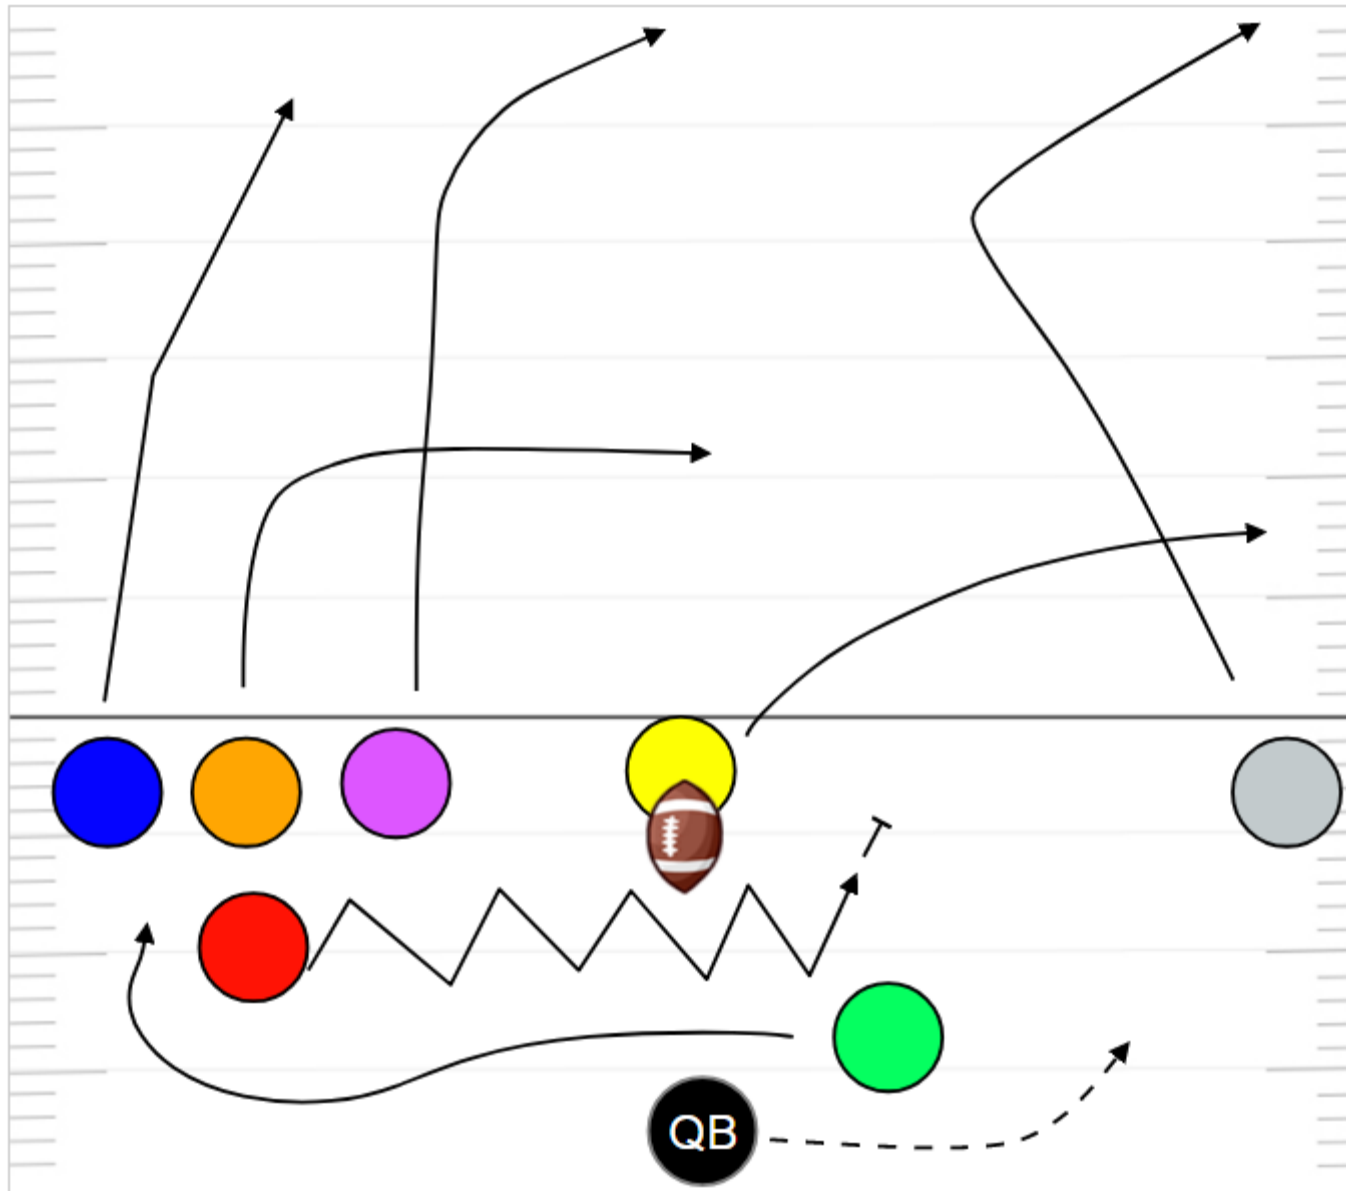

RUN RIGHT

Recommended for 1-2 Grades

Play Action Center – Right

Recommended for 1-2 Grades

JET RIGHT

Recommended for 1-2 Grades

**FAKE RIGHT
RUN LEFT**

**FAKE LEFT
RUN RIGHT**

BUTTON HOOKS

Recommended for 3-4-5-6-7-8 Grades

Recommended for 3-4-5-6-7-8 Grades

Scissors Run Left

Recommended for 3-4-5-6-7-8 Grades

Recommended for 3-4-5-6-7-8 Grades

JET GREEN LEFT

RED. RUN. RIGHT.

Recommended for 3-4-5-6-7-8 Grades

RODGERS BOOT RIGHT

Recommended for 3-4-5-6-7-8 Grades

GREEN RUN LEFT

Recommended for 3-4-5-6-7-8 Grades

JET
PASS