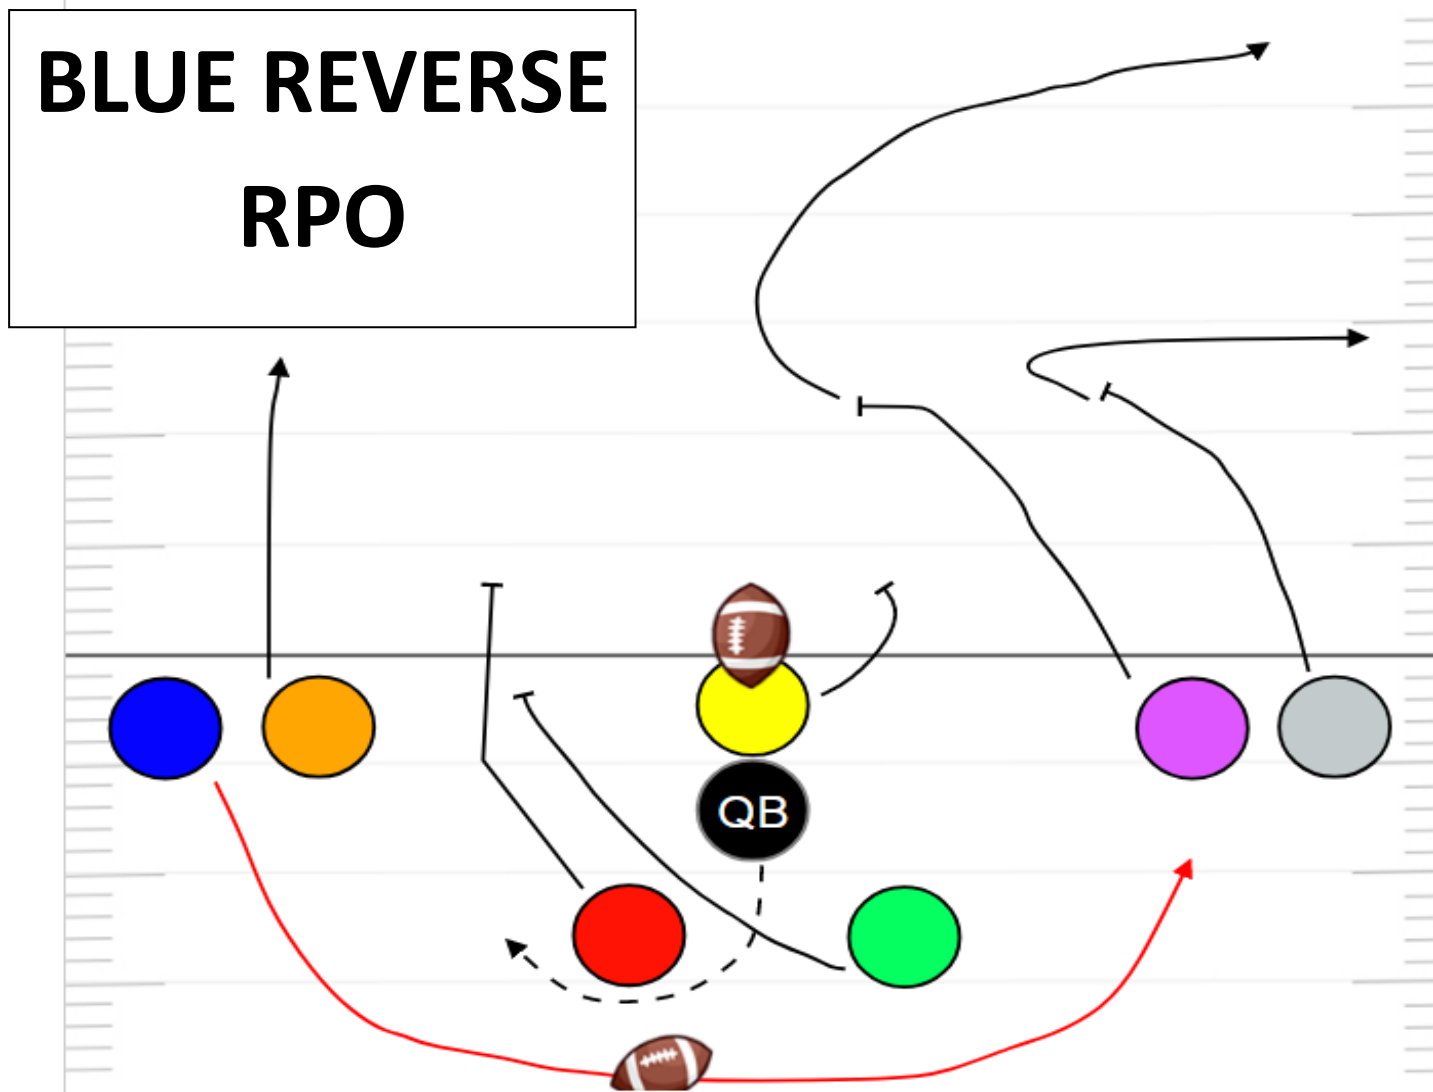

RUN RIGHT

Recommended for 1-2 Grades

Play Action Center – Right

Recommended for 1-2 Grades

JET RIGHT

Recommended for 1-2 Grades

**FAKE RIGHT
RUN LEFT**

**FAKE LEFT
RUN RIGHT**

BUTTON HOOKS

Recommended for 3-4-5-6-7-8 Grades

Recommended for 3-4-5-6-7-8 Grades

Scissors Run Left

Recommended for 3-4-5-6-7-8 Grades

Recommended for 3-4-5-6-7-8 Grades

JET GREEN LEFT

RED. RUN. RIGHT.

Recommended for 3-4-5-6-7-8 Grades

RODGERS BOOT RIGHT

Recommended for 3-4-5-6-7-8 Grades

GREEN RUN LEFT

Recommended for 3-4-5-6-7-8 Grades

JET
PASS