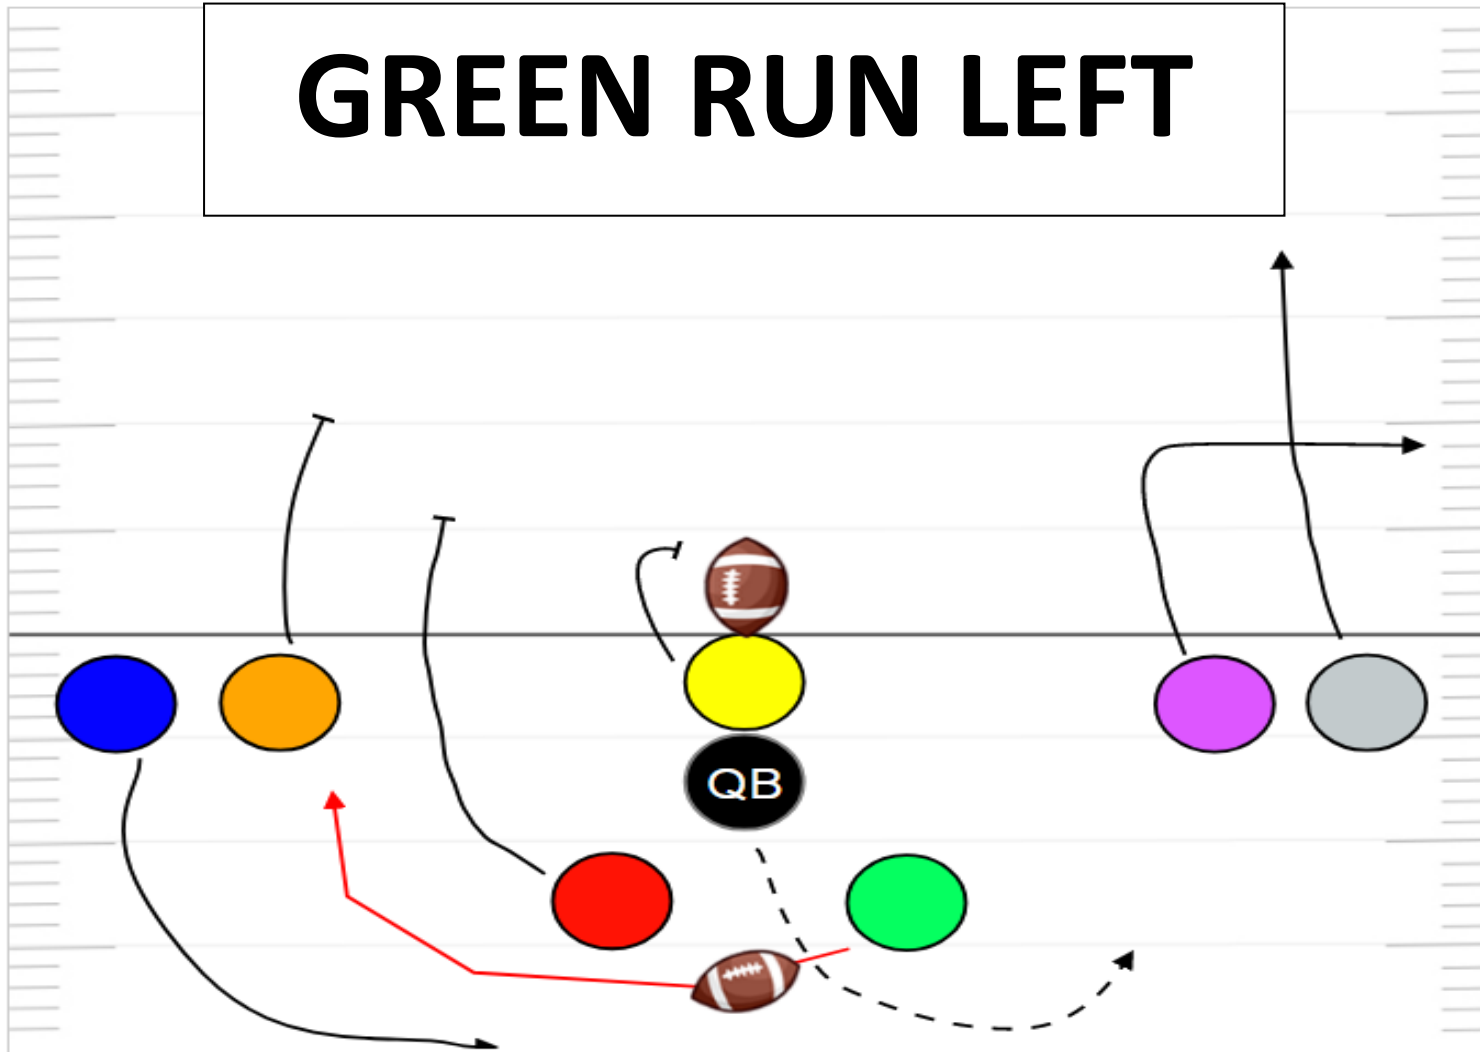

RUN RIGHT

Recommended for 1-2 Grades

Play Action Center – Right

Recommended for 1-2 Grades

JET RIGHT

Recommended for 1-2 Grades

**FAKE RIGHT
RUN LEFT**

**FAKE LEFT
RUN RIGHT**

BUTTON HOOKS

Recommended for 3-4-5-6-7-8 Grades

Recommended for 3-4-5-6-7-8 Grades

Scissors Run Left

Recommended for 3-4-5-6-7-8 Grades

Recommended for 3-4-5-6-7-8 Grades

JET GREEN LEFT

RED. RUN. RIGHT.

Recommended for 3-4-5-6-7-8 Grades

RODGERS BOOT RIGHT

Recommended for 3-4-5-6-7-8 Grades

GREEN RUN LEFT

Recommended for 3-4-5-6-7-8 Grades

JET
PASS