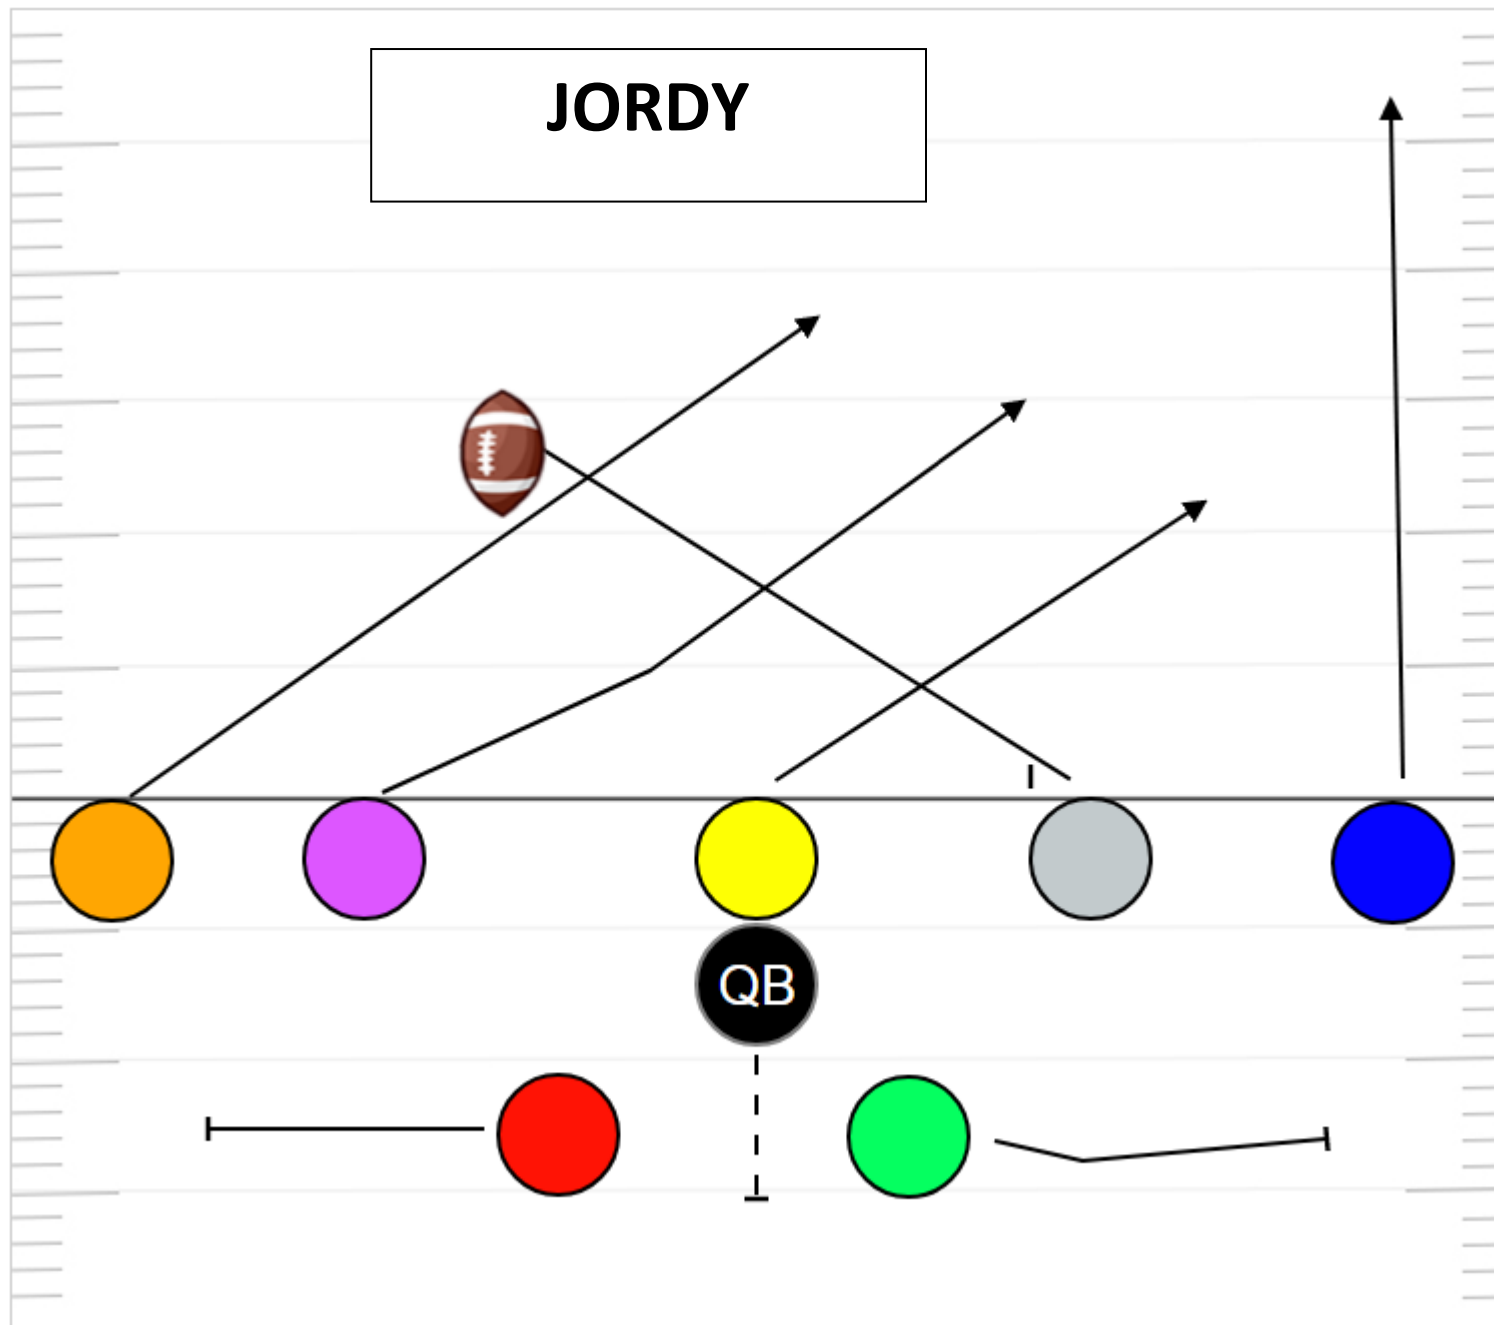

RUN RIGHT

Recommended for 1-2 Grades

Play Action Center – Right

Recommended for 1-2 Grades

JET RIGHT

Recommended for 1-2 Grades

**FAKE RIGHT
RUN LEFT**

**FAKE LEFT
RUN RIGHT**

BUTTON HOOKS

Recommended for 3-4-5-6-7-8 Grades

Recommended for 3-4-5-6-7-8 Grades

Scissors Run Left

Recommended for 3-4-5-6-7-8 Grades

Recommended for 3-4-5-6-7-8 Grades

JET GREEN LEFT

RED. RUN. RIGHT.

Recommended for 3-4-5-6-7-8 Grades

RODGERS BOOT RIGHT

Recommended for 3-4-5-6-7-8 Grades

GREEN RUN LEFT

Recommended for 3-4-5-6-7-8 Grades

JET
PASS