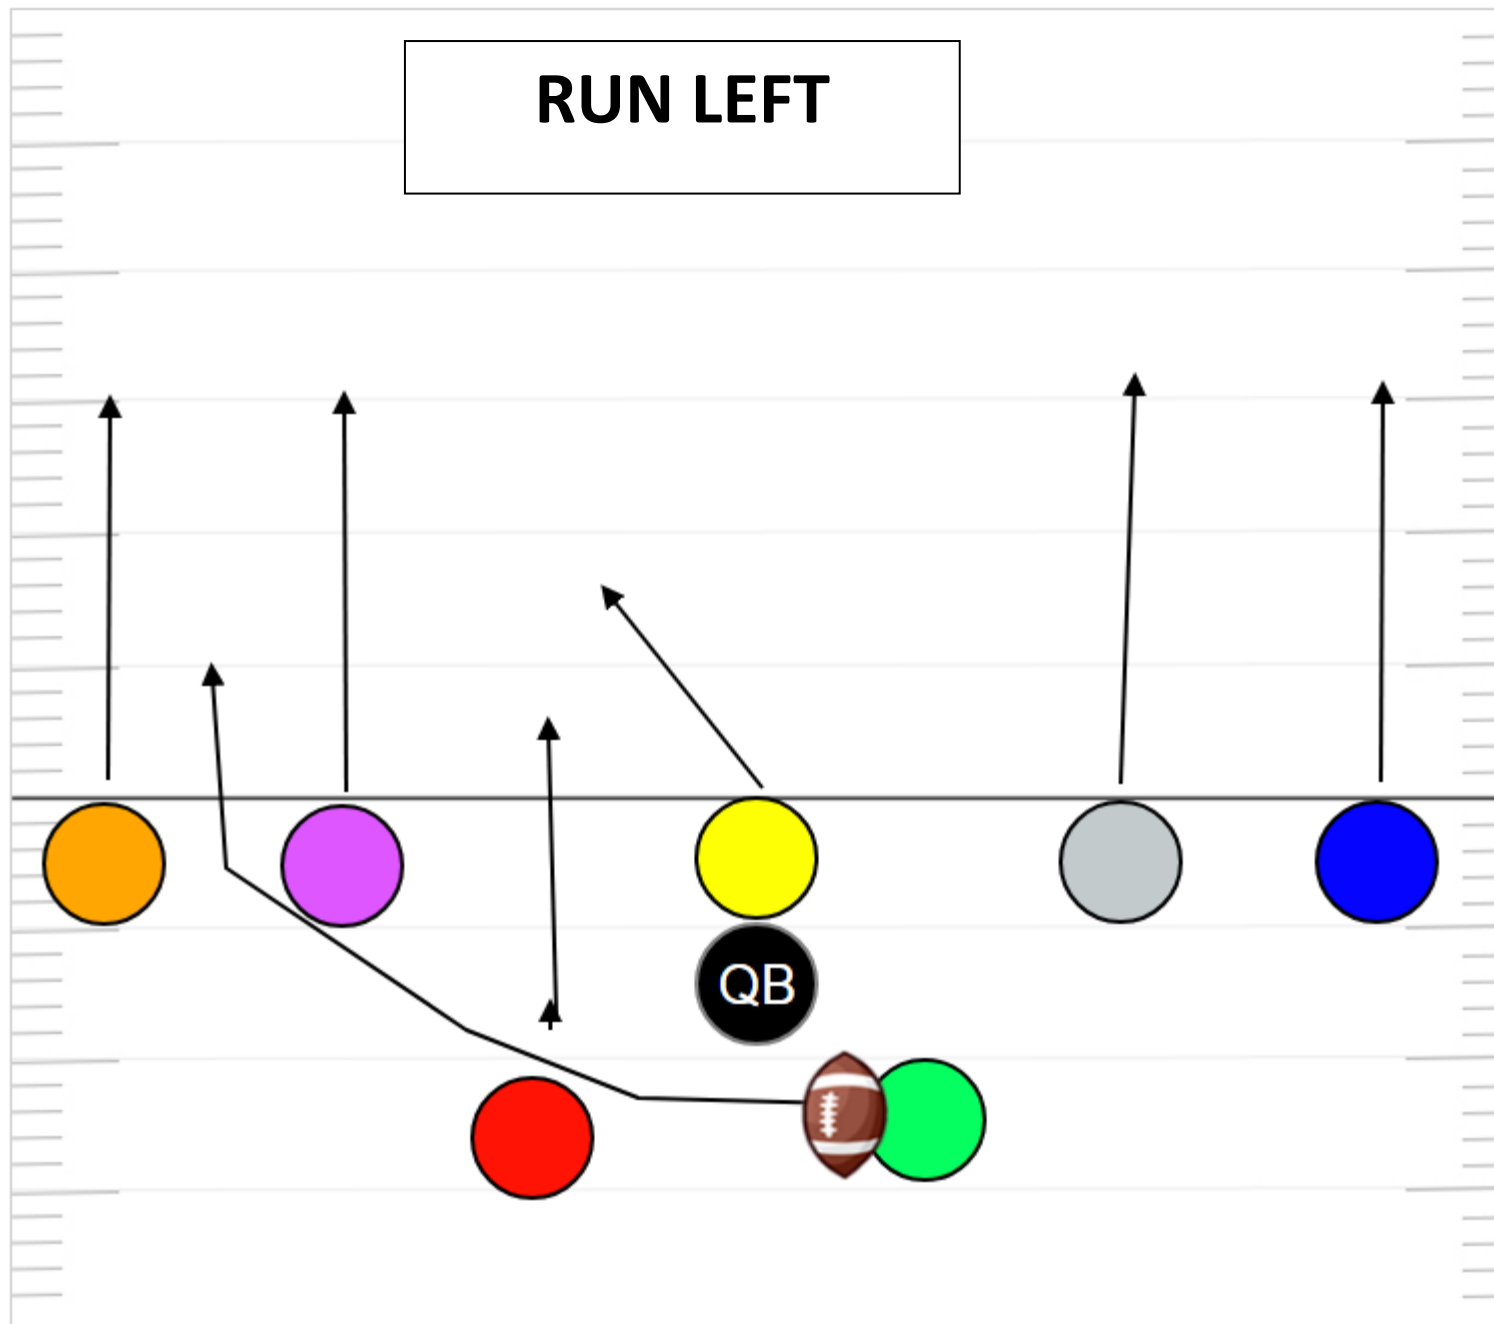

RUN RIGHT

Recommended for 1-2 Grades

Play Action Center – Right

Recommended for 1-2 Grades

JET RIGHT

Recommended for 1-2 Grades

**FAKE RIGHT
RUN LEFT**

**FAKE LEFT
RUN RIGHT**

BUTTON HOOKS

Recommended for 3-4-5-6-7-8 Grades

Recommended for 3-4-5-6-7-8 Grades

Scissors Run Left

Recommended for 3-4-5-6-7-8 Grades

Recommended for 3-4-5-6-7-8 Grades

JET GREEN LEFT

RED. RUN. RIGHT.

Recommended for 3-4-5-6-7-8 Grades

RODGERS BOOT RIGHT

Recommended for 3-4-5-6-7-8 Grades

GREEN RUN LEFT

Recommended for 3-4-5-6-7-8 Grades

JET
PASS