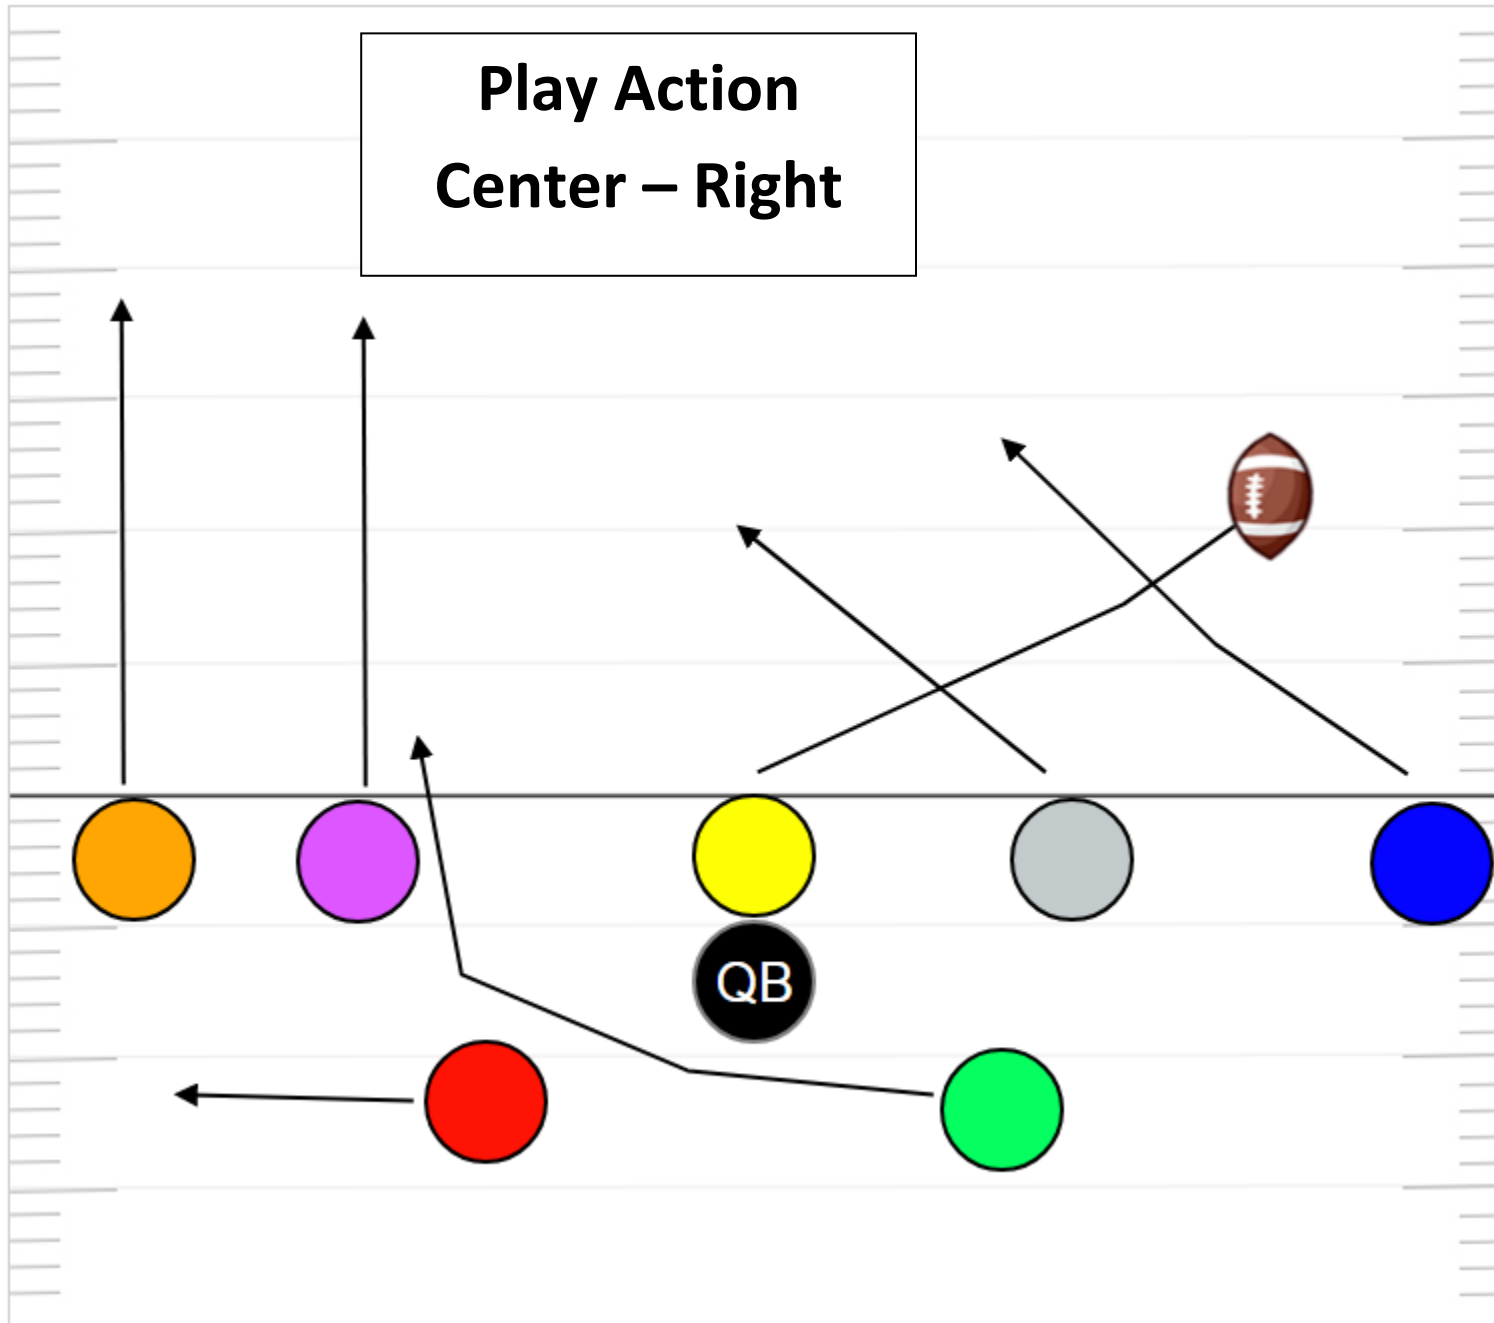

RUN RIGHT

Recommended for 1-2 Grades

Play Action Center – Right

Recommended for 1-2 Grades

JET RIGHT

Recommended for 1-2 Grades

**FAKE RIGHT
RUN LEFT**

**FAKE LEFT
RUN RIGHT**

BUTTON HOOKS

Recommended for 3-4-5-6-7-8 Grades

Recommended for 3-4-5-6-7-8 Grades

Scissors Run Left

Recommended for 3-4-5-6-7-8 Grades

Recommended for 3-4-5-6-7-8 Grades

JET GREEN LEFT

RED. RUN. RIGHT.

Recommended for 3-4-5-6-7-8 Grades

RODGERS BOOT RIGHT

Recommended for 3-4-5-6-7-8 Grades

GREEN RUN LEFT

Recommended for 3-4-5-6-7-8 Grades

JET
PASS