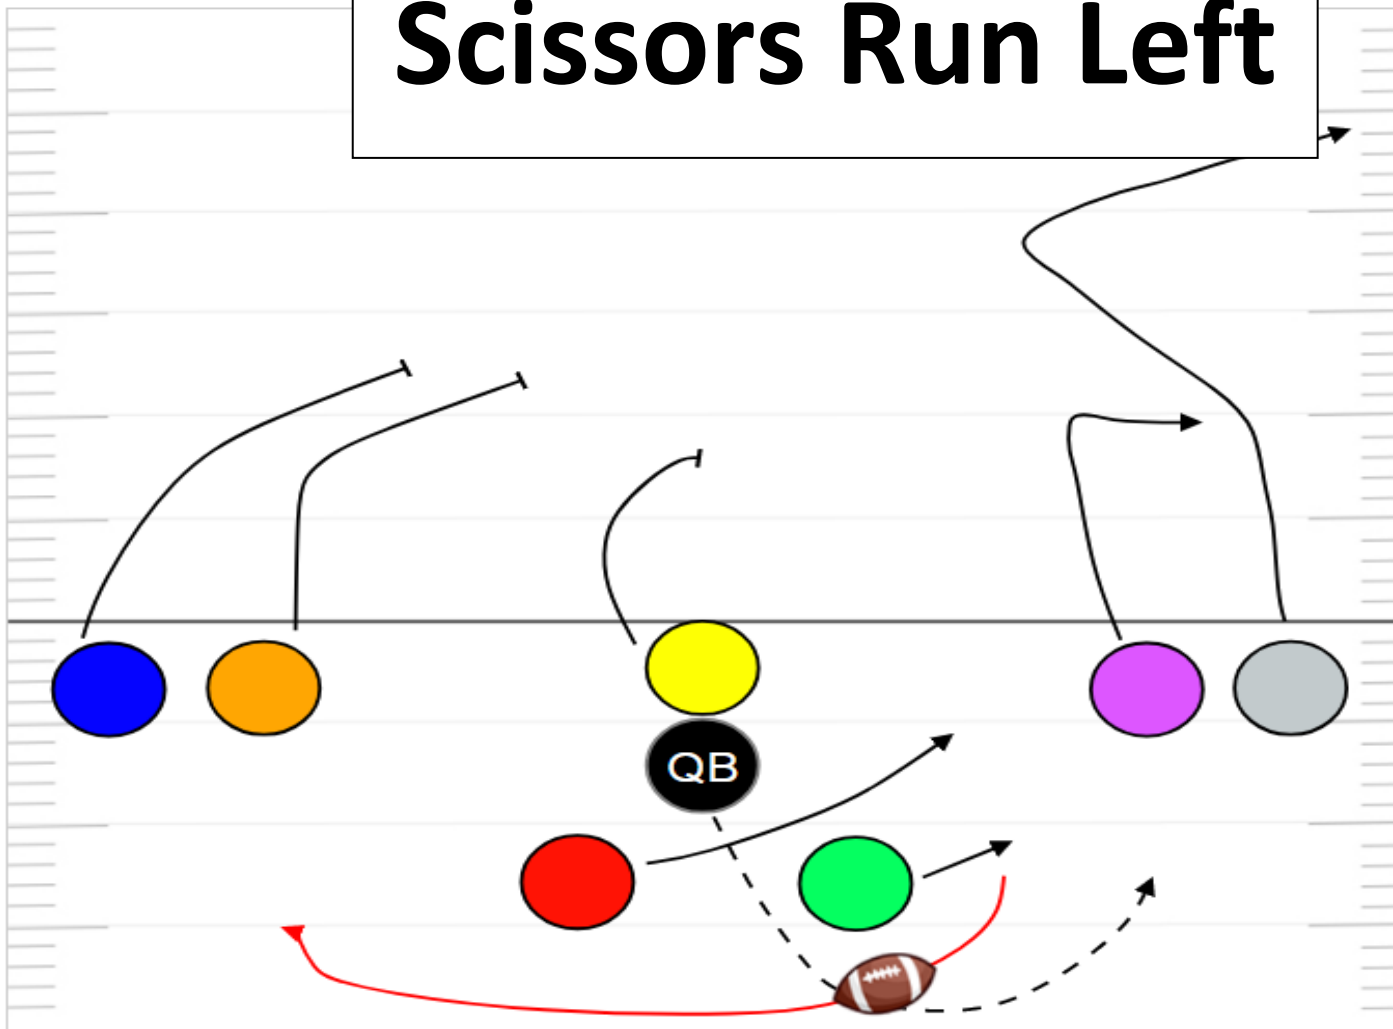

RUN RIGHT

Recommended for 1-2 Grades

Play Action Center – Right

Recommended for 1-2 Grades

JET RIGHT

Recommended for 1-2 Grades

**FAKE RIGHT
RUN LEFT**

**FAKE LEFT
RUN RIGHT**

BUTTON HOOKS

Recommended for 3-4-5-6-7-8 Grades

Recommended for 3-4-5-6-7-8 Grades

Scissors Run Left

Recommended for 3-4-5-6-7-8 Grades

Recommended for 3-4-5-6-7-8 Grades

JET GREEN LEFT

RED. RUN. RIGHT.

Recommended for 3-4-5-6-7-8 Grades

RODGERS BOOT RIGHT

Recommended for 3-4-5-6-7-8 Grades

GREEN RUN LEFT

Recommended for 3-4-5-6-7-8 Grades

JET
PASS