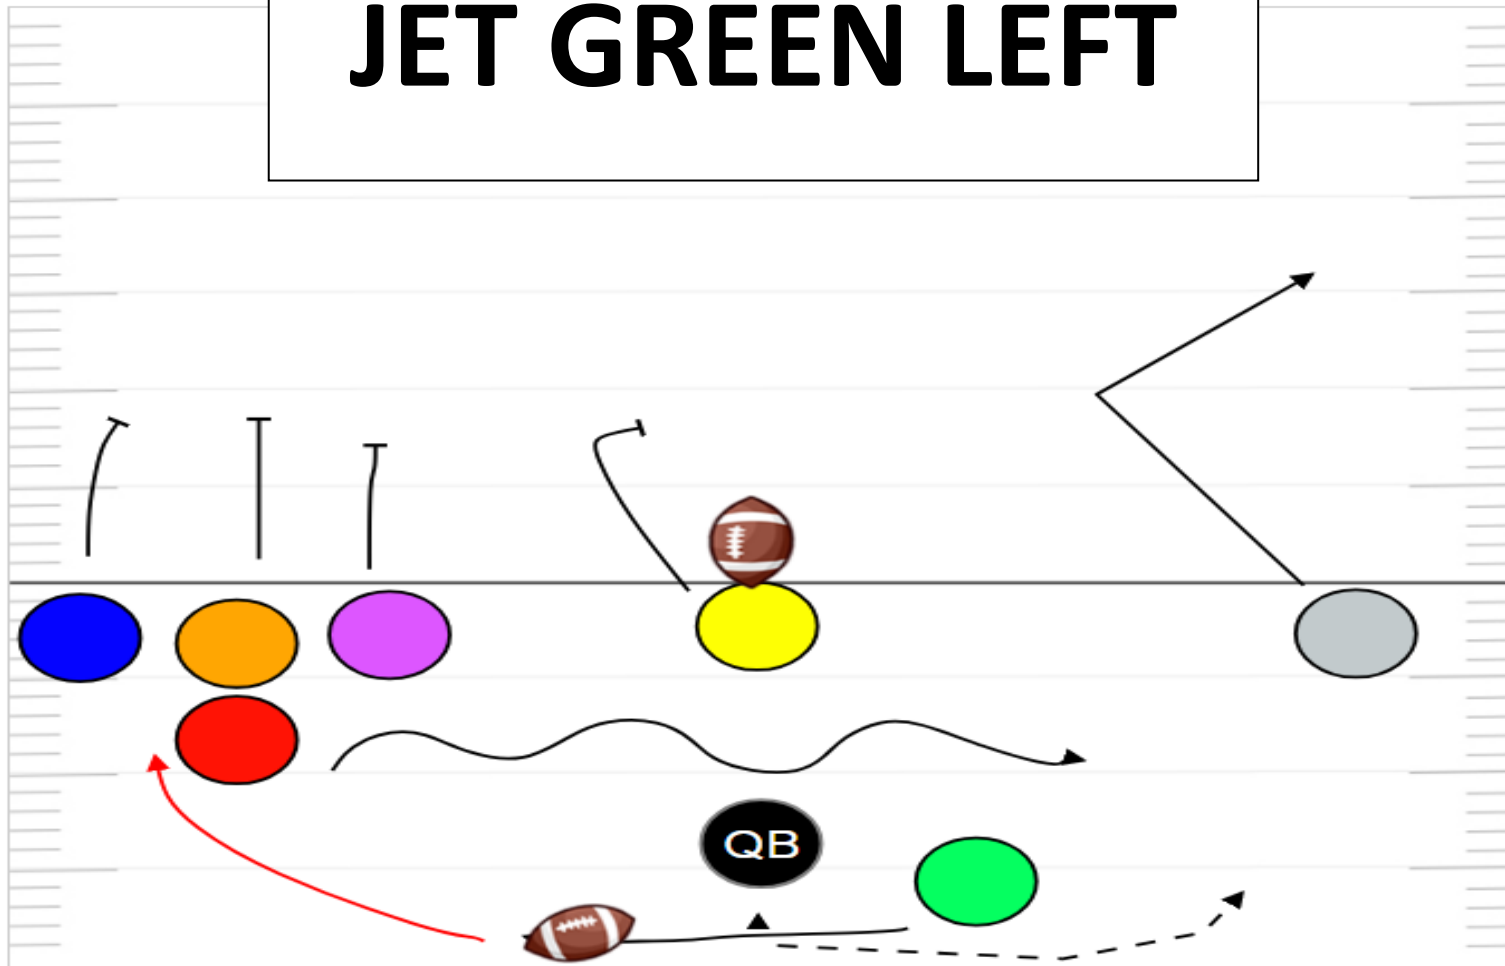

RUN RIGHT

Recommended for 1-2 Grades

Play Action Center – Right

Recommended for 1-2 Grades

JET RIGHT

Recommended for 1-2 Grades

**FAKE RIGHT
RUN LEFT**

**FAKE LEFT
RUN RIGHT**

BUTTON HOOKS

Recommended for 3-4-5-6-7-8 Grades

Recommended for 3-4-5-6-7-8 Grades

Scissors Run Left

Recommended for 3-4-5-6-7-8 Grades

Recommended for 3-4-5-6-7-8 Grades

JET GREEN LEFT

RED. RUN. RIGHT.

Recommended for 3-4-5-6-7-8 Grades

RODGERS BOOT RIGHT

Recommended for 3-4-5-6-7-8 Grades

GREEN RUN LEFT

Recommended for 3-4-5-6-7-8 Grades

JET
PASS