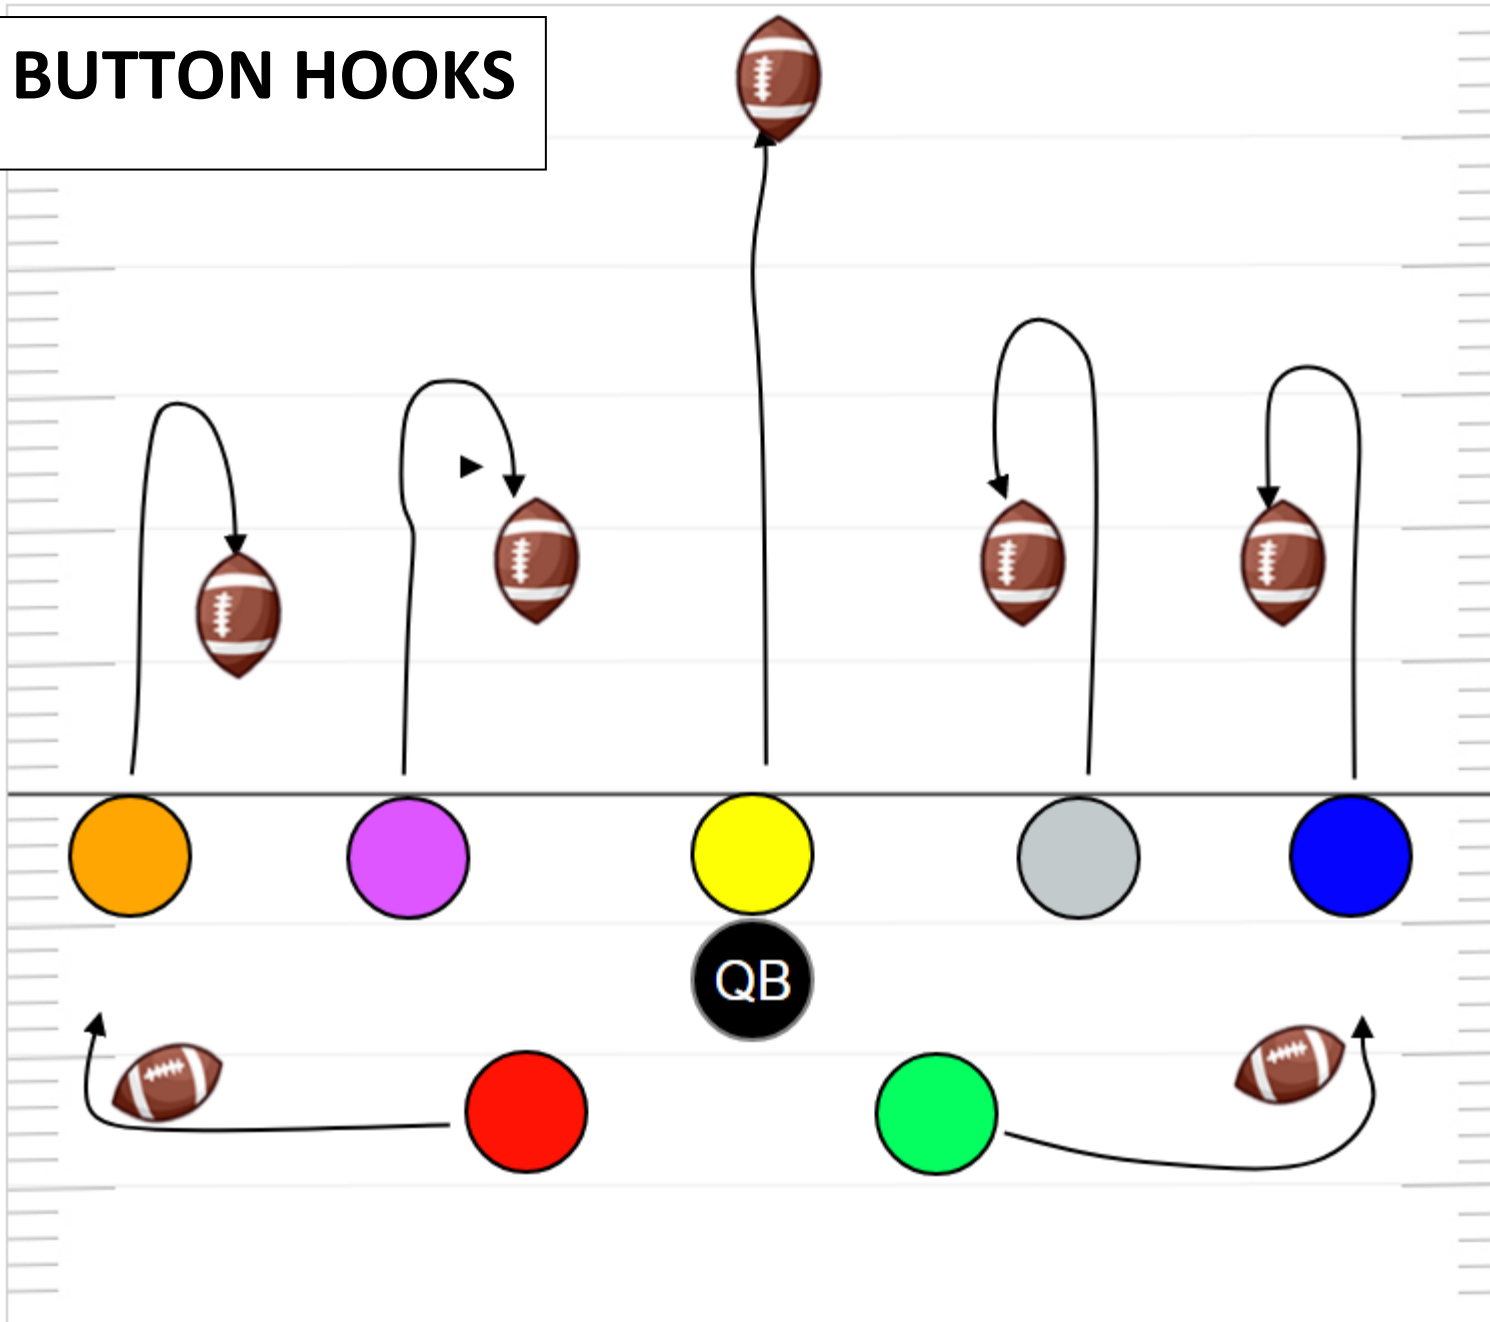

RUN RIGHT

Recommended for 1-2 Grades

Play Action Center – Right

Recommended for 1-2 Grades

JET RIGHT

Recommended for 1-2 Grades

**FAKE RIGHT
RUN LEFT**

**FAKE LEFT
RUN RIGHT**

BUTTON HOOKS

Recommended for 3-4-5-6-7-8 Grades

Recommended for 3-4-5-6-7-8 Grades

Scissors Run Left

Recommended for 3-4-5-6-7-8 Grades

Recommended for 3-4-5-6-7-8 Grades

JET GREEN LEFT

RED. RUN. RIGHT.

Recommended for 3-4-5-6-7-8 Grades

RODGERS BOOT RIGHT

Recommended for 3-4-5-6-7-8 Grades

GREEN RUN LEFT

Recommended for 3-4-5-6-7-8 Grades

JET
PASS