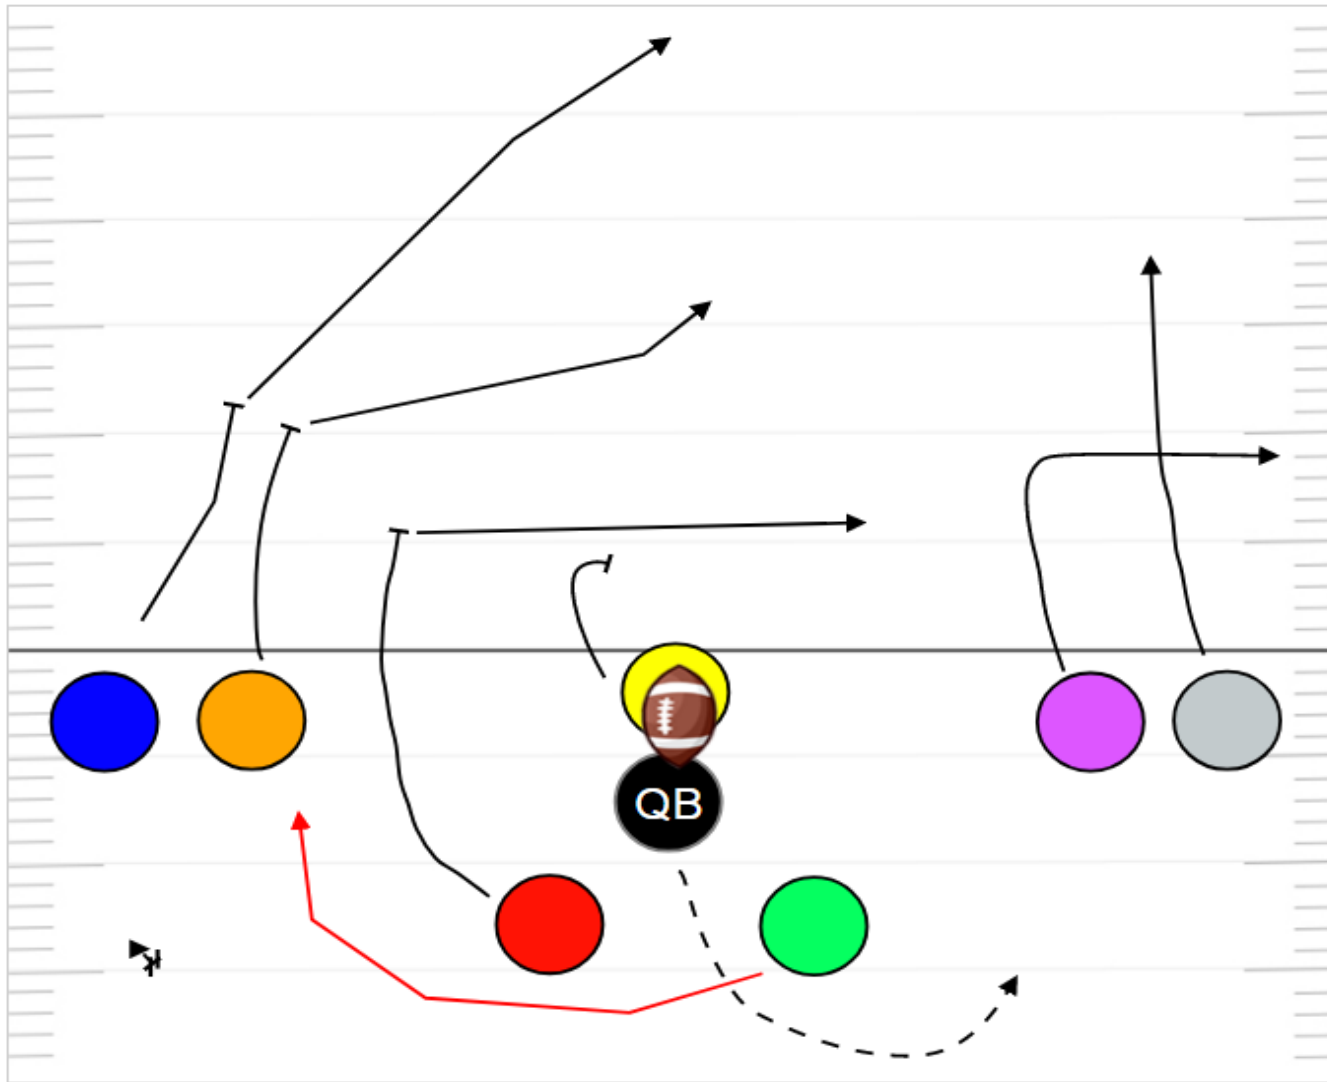

RUN RIGHT

Recommended for 1-2 Grades

Play Action Center – Right

Recommended for 1-2 Grades

JET RIGHT

Recommended for 1-2 Grades

**FAKE RIGHT
RUN LEFT**

**FAKE LEFT
RUN RIGHT**

BUTTON HOOKS

Recommended for 3-4-5-6-7-8 Grades

Recommended for 3-4-5-6-7-8 Grades

Scissors Run Left

Recommended for 3-4-5-6-7-8 Grades

Recommended for 3-4-5-6-7-8 Grades

JET GREEN LEFT

RED. RUN. RIGHT.

Recommended for 3-4-5-6-7-8 Grades

RODGERS BOOT RIGHT

Recommended for 3-4-5-6-7-8 Grades

GREEN RUN LEFT

Recommended for 3-4-5-6-7-8 Grades

JET
PASS