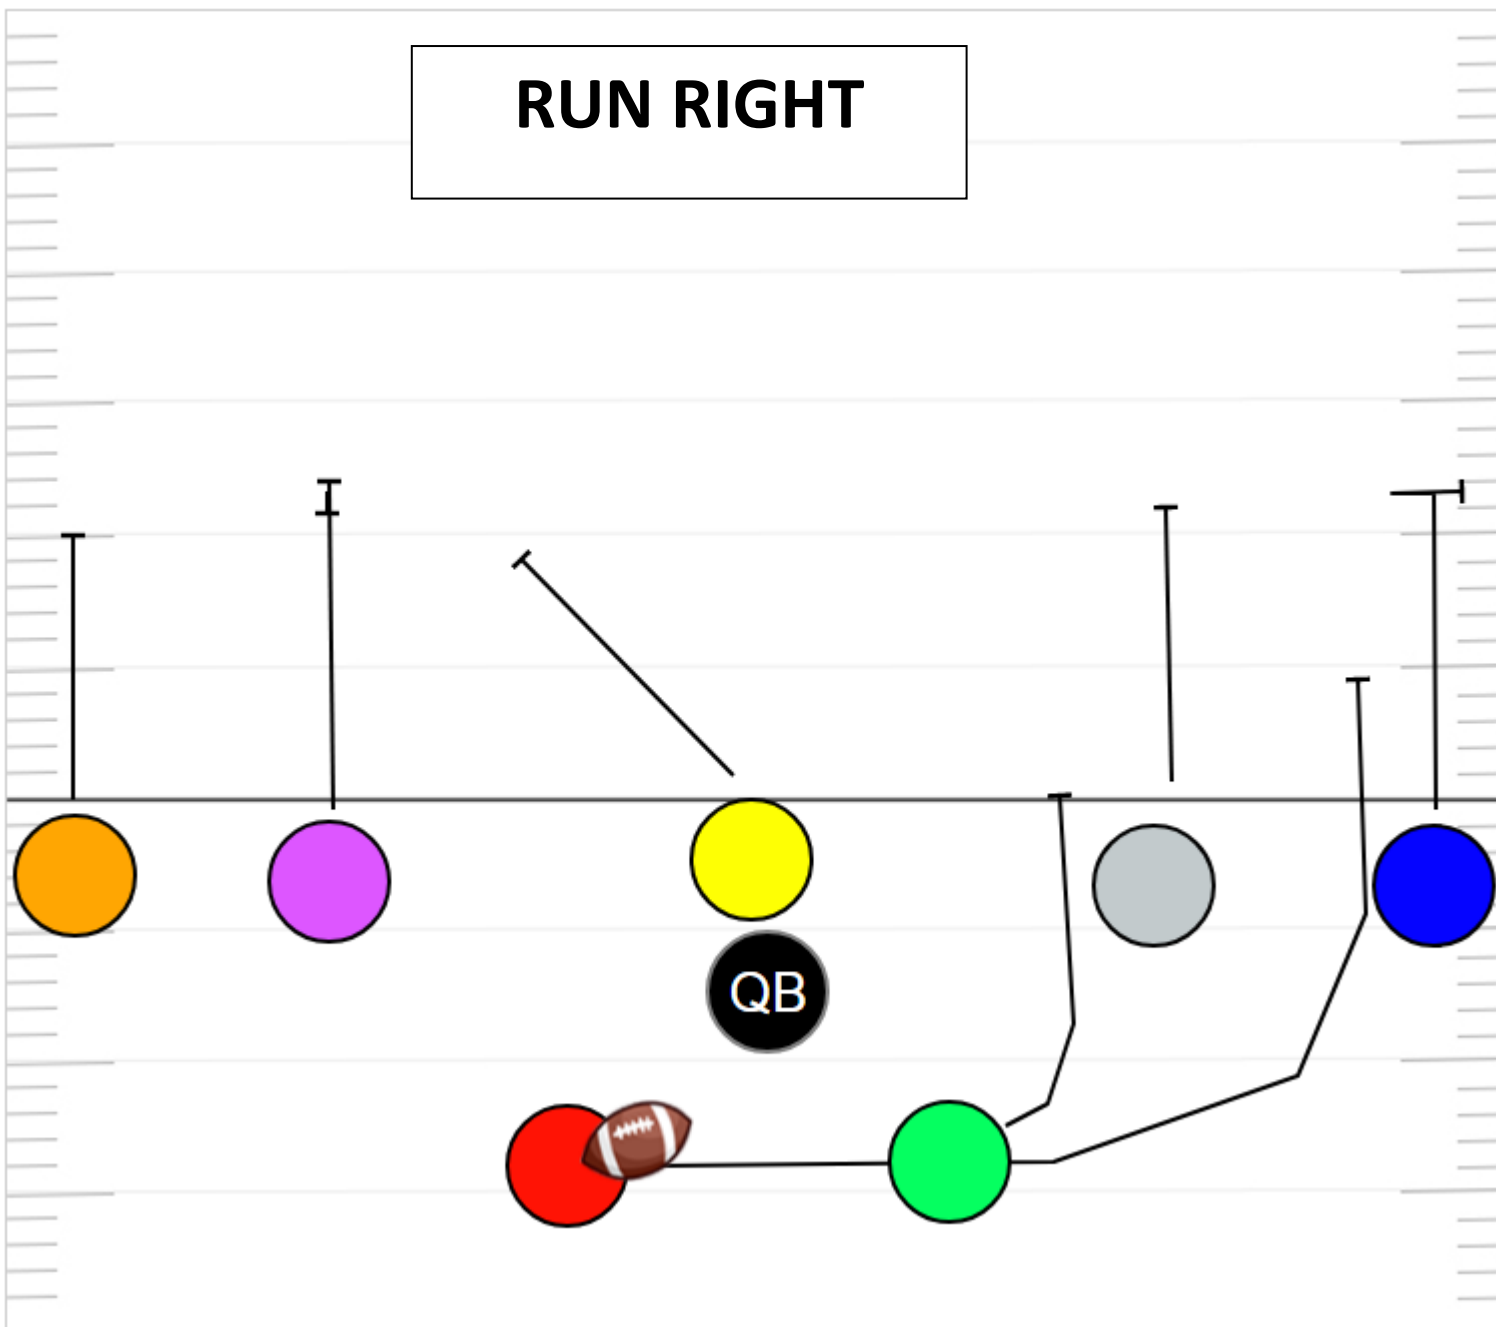

RUN RIGHT

Recommended for 1-2 Grades

Play Action Center – Right

Recommended for 1-2 Grades

JET RIGHT

Recommended for 1-2 Grades

**FAKE RIGHT
RUN LEFT**

**FAKE LEFT
RUN RIGHT**

BUTTON HOOKS

Recommended for 3-4-5-6-7-8 Grades

Recommended for 3-4-5-6-7-8 Grades

Scissors Run Left

Recommended for 3-4-5-6-7-8 Grades

Recommended for 3-4-5-6-7-8 Grades

JET GREEN LEFT

RED. RUN. RIGHT.

Recommended for 3-4-5-6-7-8 Grades

RODGERS BOOT RIGHT

Recommended for 3-4-5-6-7-8 Grades

GREEN RUN LEFT

Recommended for 3-4-5-6-7-8 Grades

JET
PASS