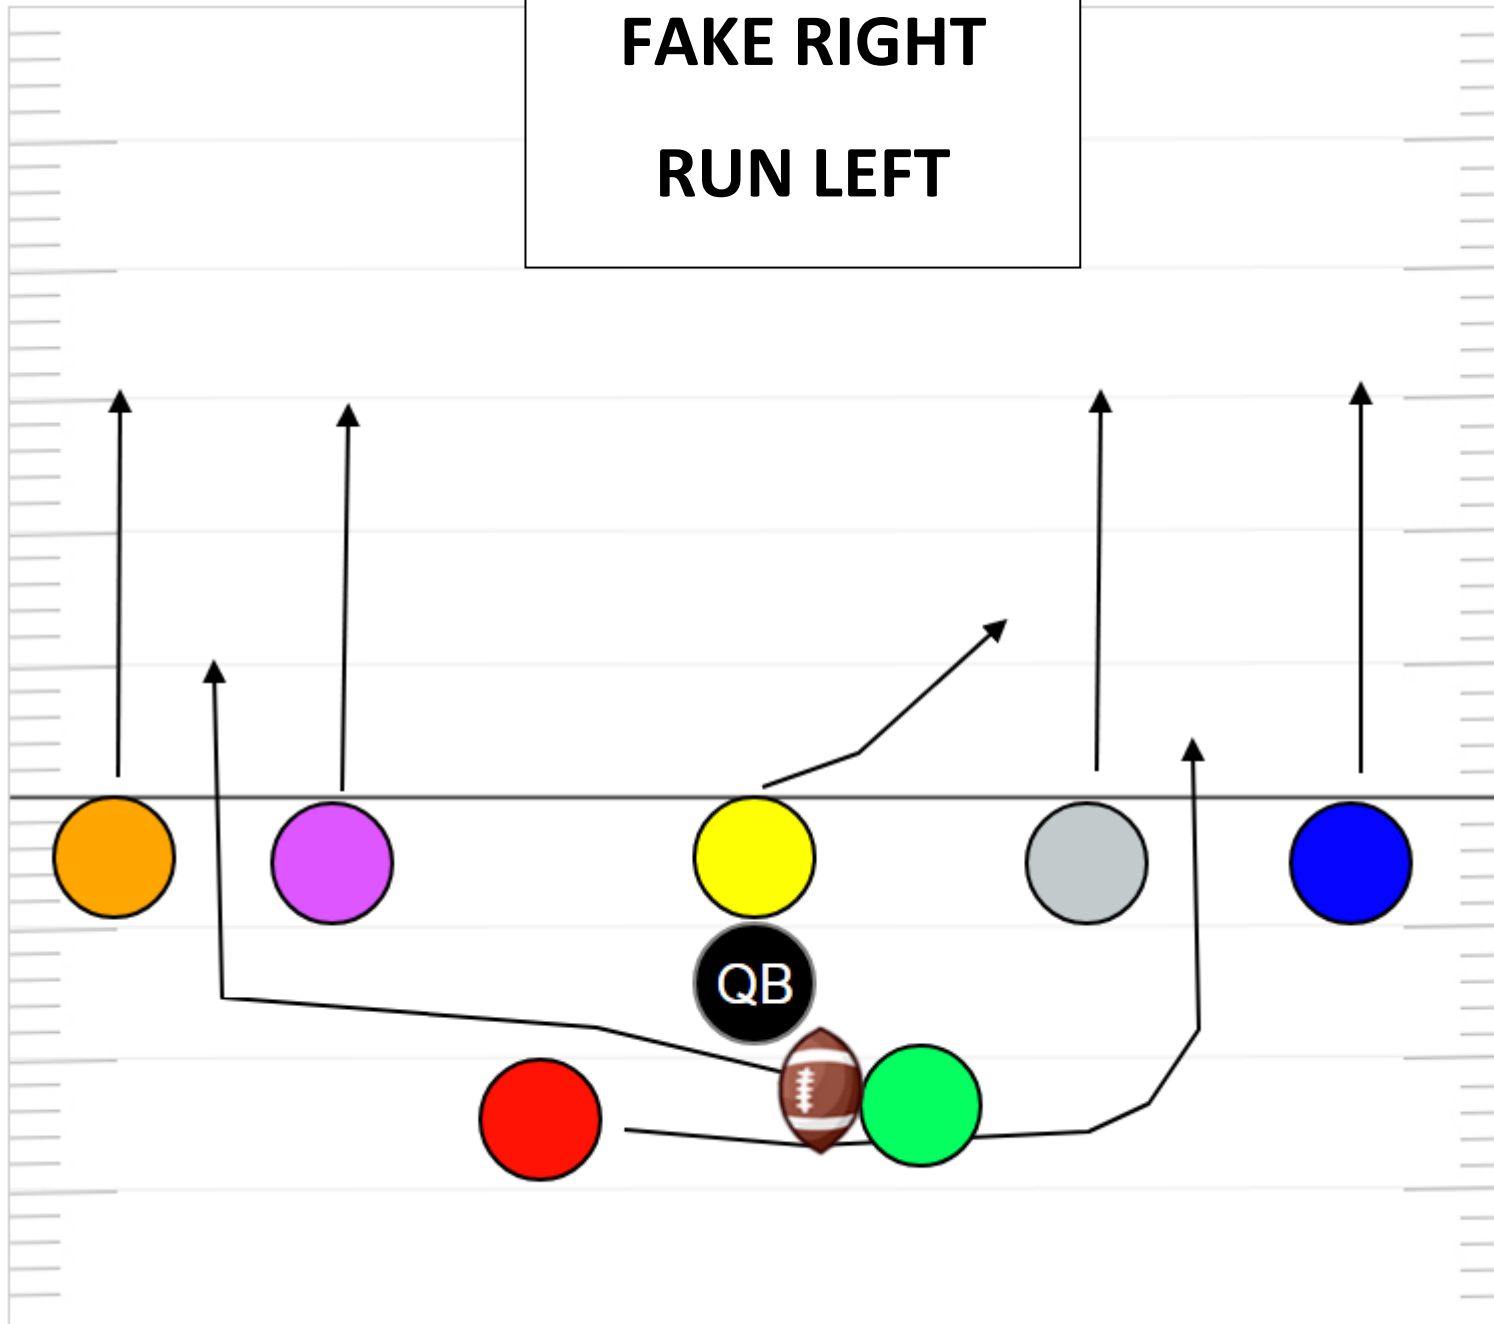

RUN RIGHT

Recommended for 1-2 Grades

Play Action Center – Right

Recommended for 1-2 Grades

JET RIGHT

Recommended for 1-2 Grades

**FAKE RIGHT
RUN LEFT**

**FAKE LEFT
RUN RIGHT**

BUTTON HOOKS

Recommended for 3-4-5-6-7-8 Grades

Recommended for 3-4-5-6-7-8 Grades

Scissors Run Left

Recommended for 3-4-5-6-7-8 Grades

Recommended for 3-4-5-6-7-8 Grades

JET GREEN LEFT

RED. RUN. RIGHT.

Recommended for 3-4-5-6-7-8 Grades

RODGERS BOOT RIGHT

Recommended for 3-4-5-6-7-8 Grades

GREEN RUN LEFT

Recommended for 3-4-5-6-7-8 Grades

JET
PASS