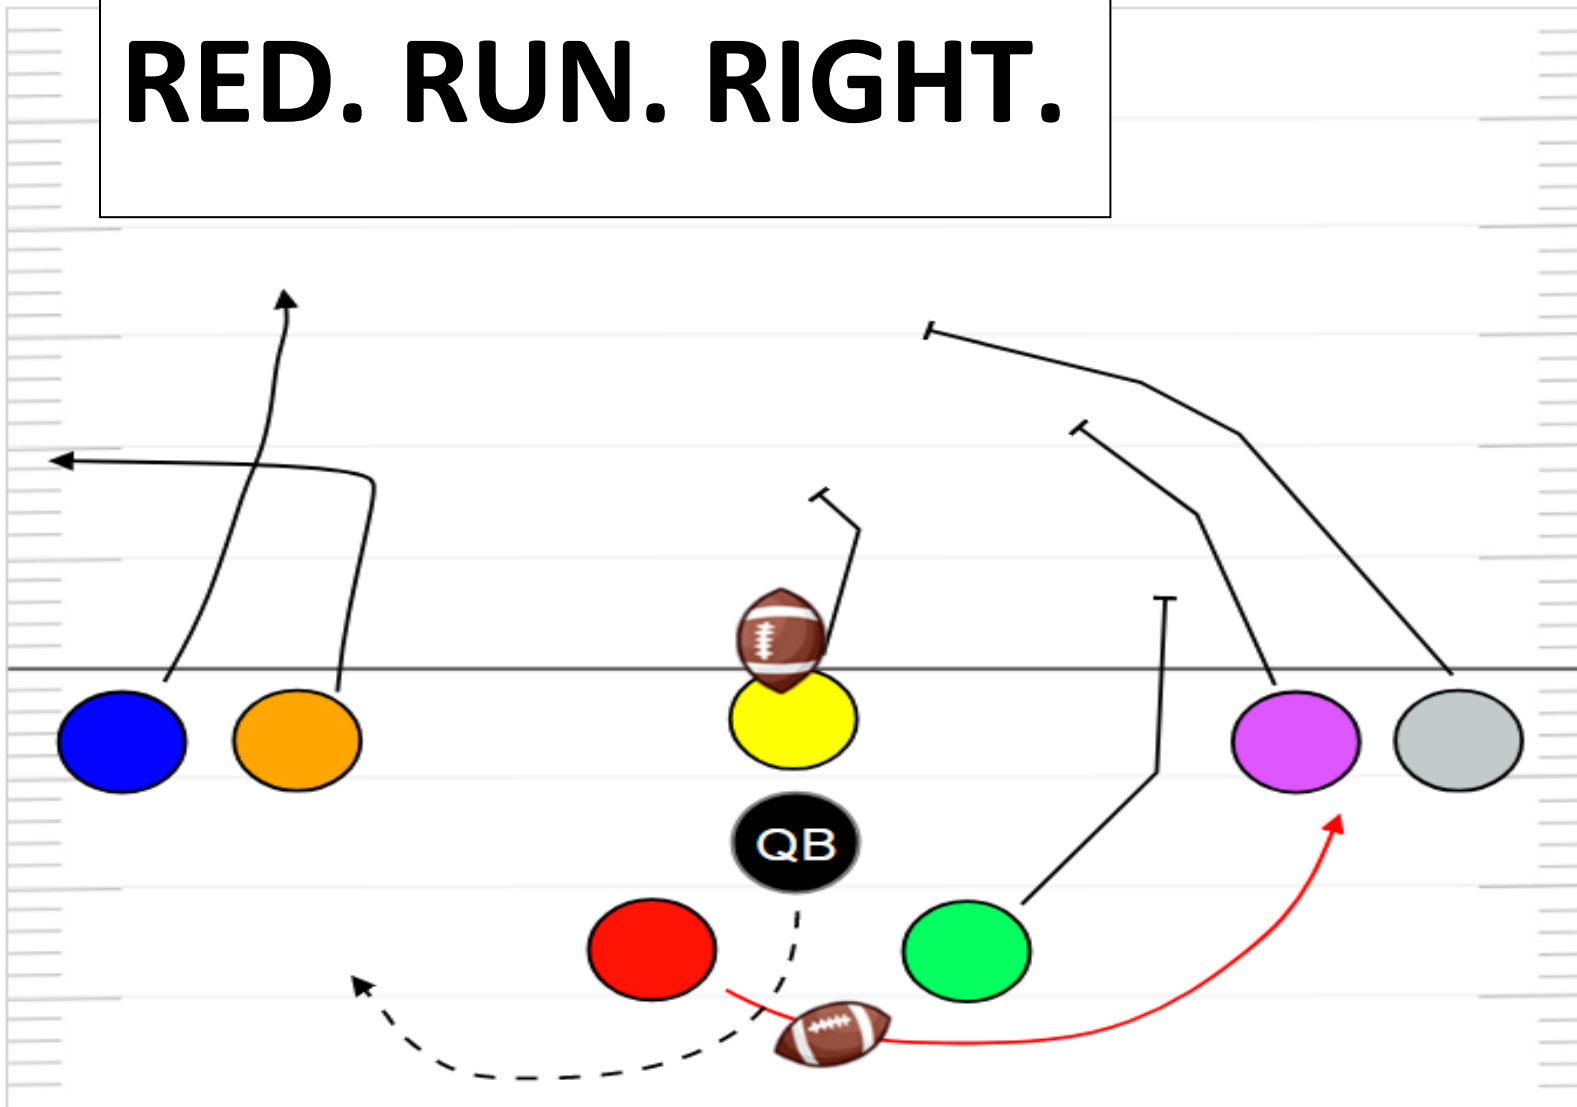

RUN RIGHT

Recommended for 1-2 Grades

Play Action Center – Right

Recommended for 1-2 Grades

JET RIGHT

Recommended for 1-2 Grades

**FAKE RIGHT
RUN LEFT**

**FAKE LEFT
RUN RIGHT**

BUTTON HOOKS

Recommended for 3-4-5-6-7-8 Grades

Recommended for 3-4-5-6-7-8 Grades

Scissors Run Left

Recommended for 3-4-5-6-7-8 Grades

Recommended for 3-4-5-6-7-8 Grades

JET GREEN LEFT

RED. RUN. RIGHT.

Recommended for 3-4-5-6-7-8 Grades

RODGERS BOOT RIGHT

Recommended for 3-4-5-6-7-8 Grades

GREEN RUN LEFT

Recommended for 3-4-5-6-7-8 Grades

JET
PASS