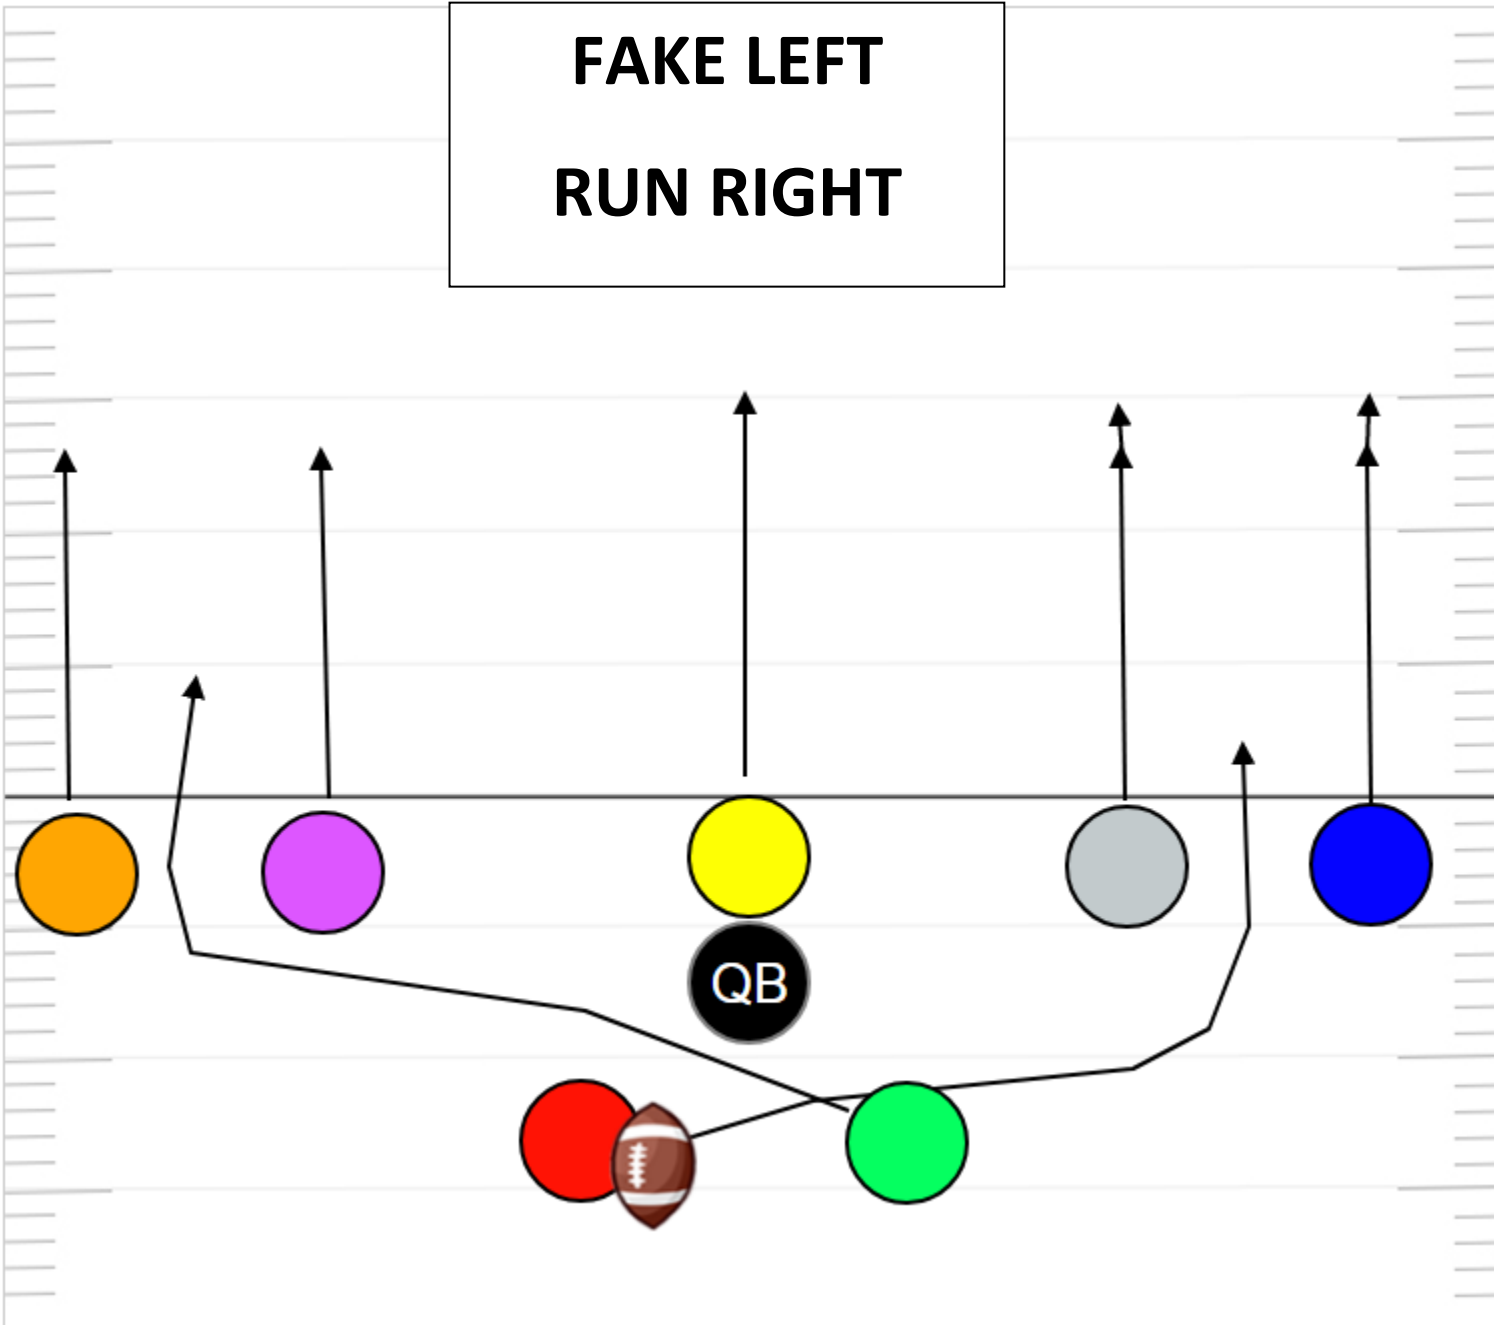

RUN RIGHT

Recommended for 1-2 Grades

Play Action Center – Right

Recommended for 1-2 Grades

JET RIGHT

Recommended for 1-2 Grades

**FAKE RIGHT
RUN LEFT**

**FAKE LEFT
RUN RIGHT**

BUTTON HOOKS

Recommended for 3-4-5-6-7-8 Grades

Recommended for 3-4-5-6-7-8 Grades

Scissors Run Left

Recommended for 3-4-5-6-7-8 Grades

Recommended for 3-4-5-6-7-8 Grades

JET GREEN LEFT

RED. RUN. RIGHT.

Recommended for 3-4-5-6-7-8 Grades

RODGERS BOOT RIGHT

Recommended for 3-4-5-6-7-8 Grades

GREEN RUN LEFT

Recommended for 3-4-5-6-7-8 Grades

JET
PASS